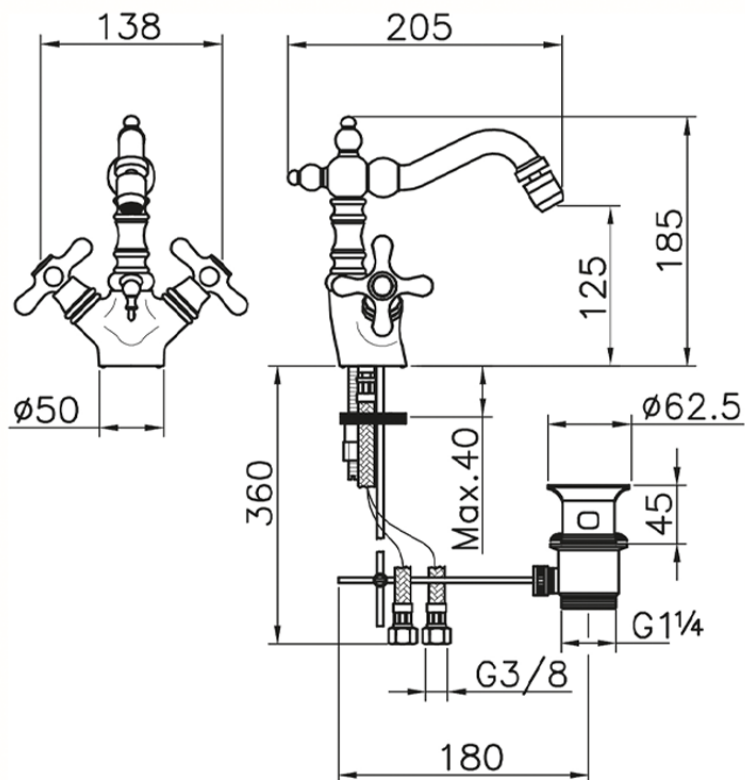

Miscelatore bidet CROISSETTE_CS000550

CS000550

<http://www.huberitalia.com/miscelatore-bidet-croisette-cs000550>

2025-04-04