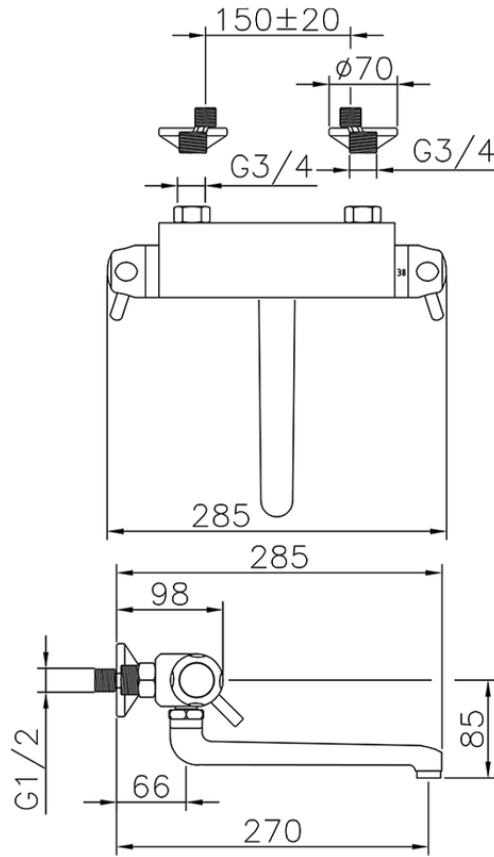

Miscelatore termostatico lavello a parete THERMO_CPT70010

CPT70010

<http://www.huberitalia.com/miscelatore-termostatico-lavello-a-parete-thermo-cpt70010>

2025-04-03