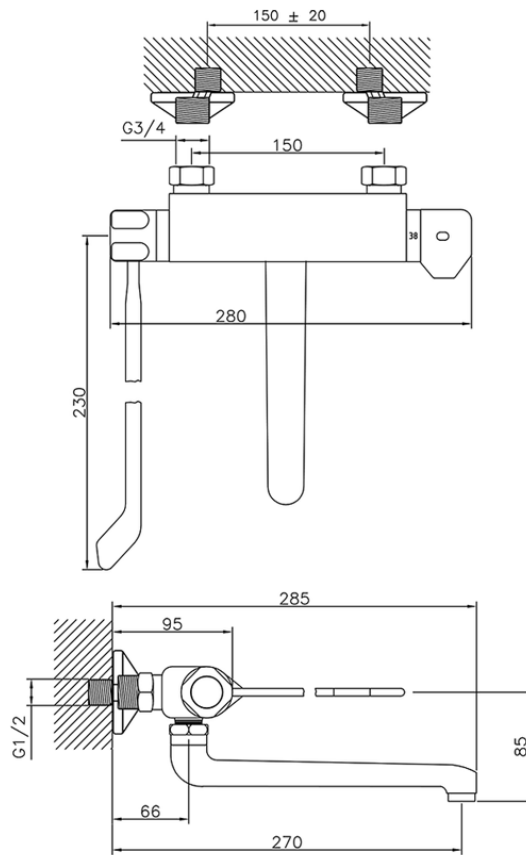

Miscelatore termostatico lavello a parete CLINIC&TECHNICAL_CLT70030

CLT70030

<http://huberitalia.com/miscelatore-termostatico-lavello-a-parete-clinicttechnical-clt70030>

2024-09-19