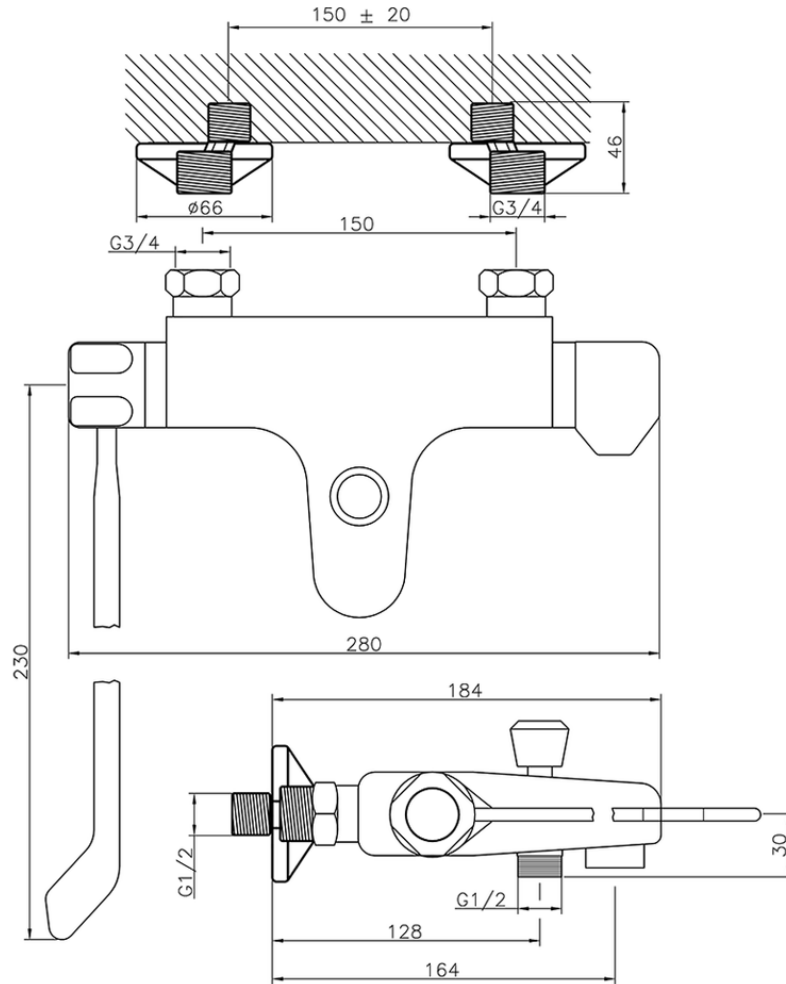

Miscelatore termostatico vasca CLINIC&TECHNICAL_CLT25020

CLT25020

<http://www.huberitalia.com/miscelatore-termostatico-vasca-clinicttechnical-clt25020>

2025-04-04