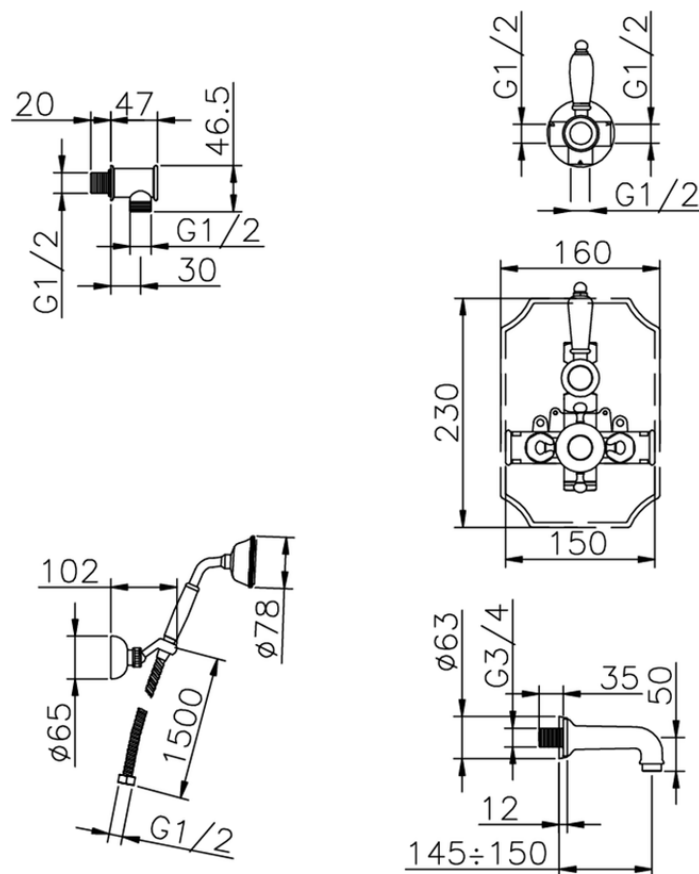

Completo miscelatore termostatico vasca incasso VICTORIAN_915.VT01H.

915.VT01H.

<http://www.huberitalia.com/completo-miscelatore-termostatico-vasca-incasso-victorian-915-vt01h>

2025-04-04