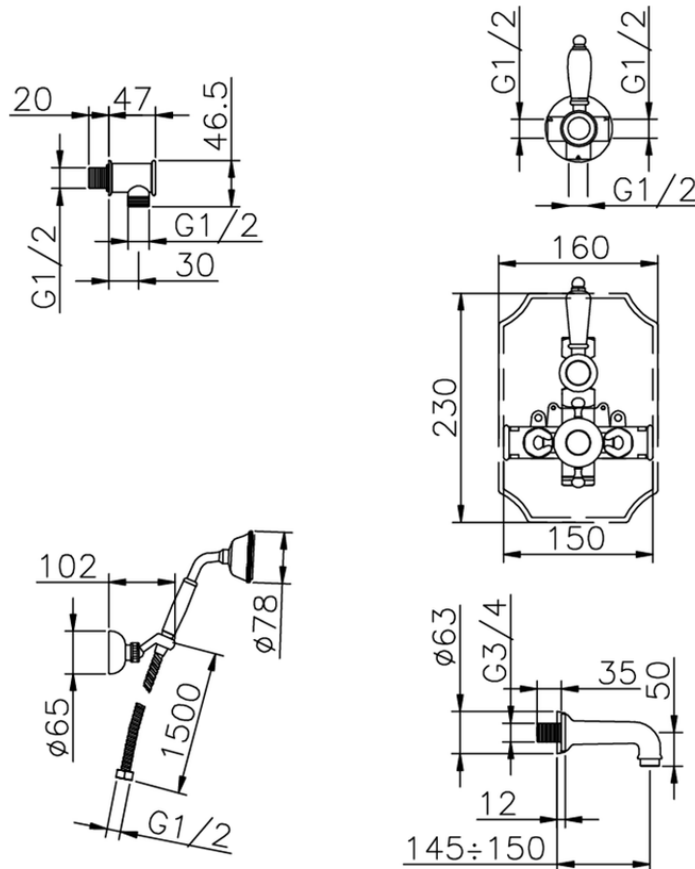

Completo miscelatore termostatico vasca incasso VICTORIAN_915.VT01H.

915.VT01H.

<http://www.huberitalia.com/completo-miscelatore-termostatico-vasca-incasso-victorian-915-vt01h>

2025-04-04