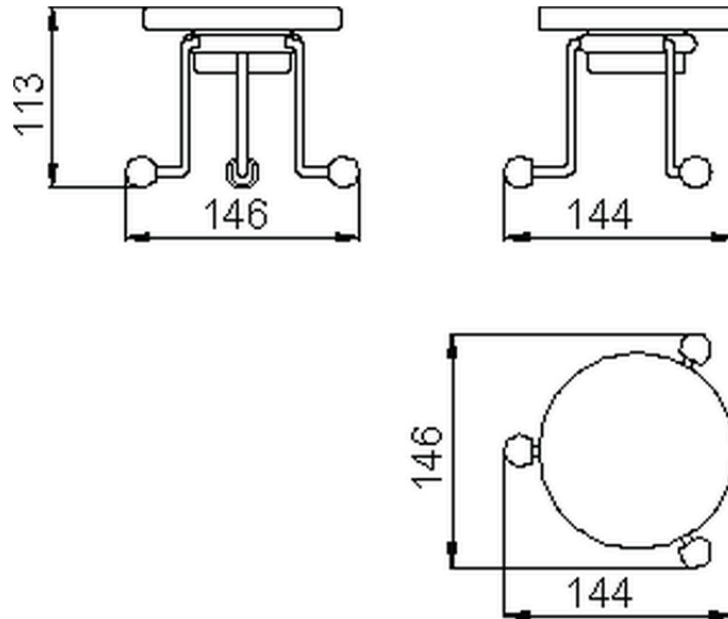

## Porta sapone CROISETTE\_4028.01H.

4028.01H.

<http://www.huberitalia.com/porta-sapone-croisette-4028-01h>

2025-04-04