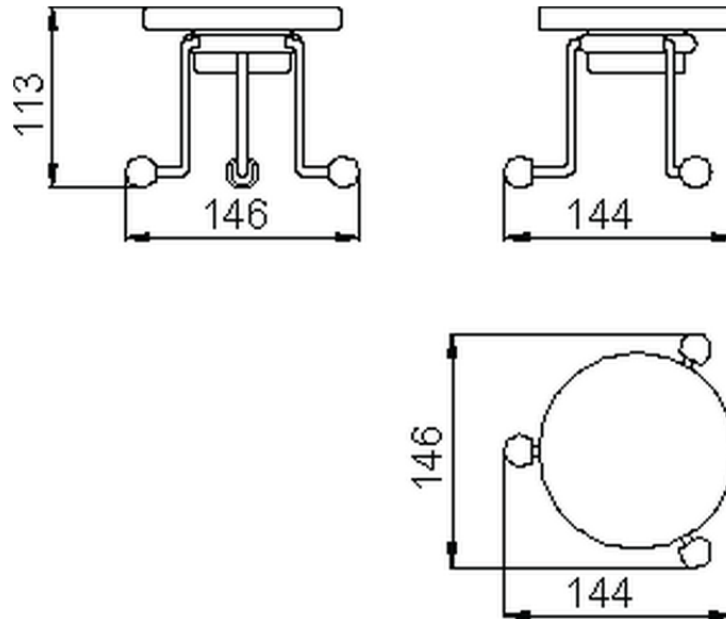

Porta sapone CROISETTE_4028.01H.

4028.01H.

<http://www.huberitalia.com/porta-sapone-croisette-4028-01h>

2025-04-03