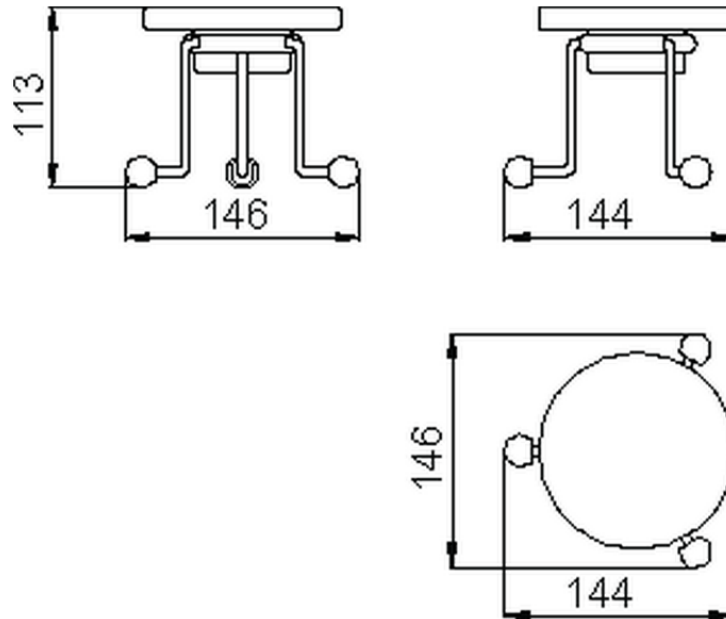

Porta sapone CROISETTE_4028.01H.

4028.01H.

<http://www.huberitalia.com/porta-sapone-croisette-4028-01h>

2025-04-04