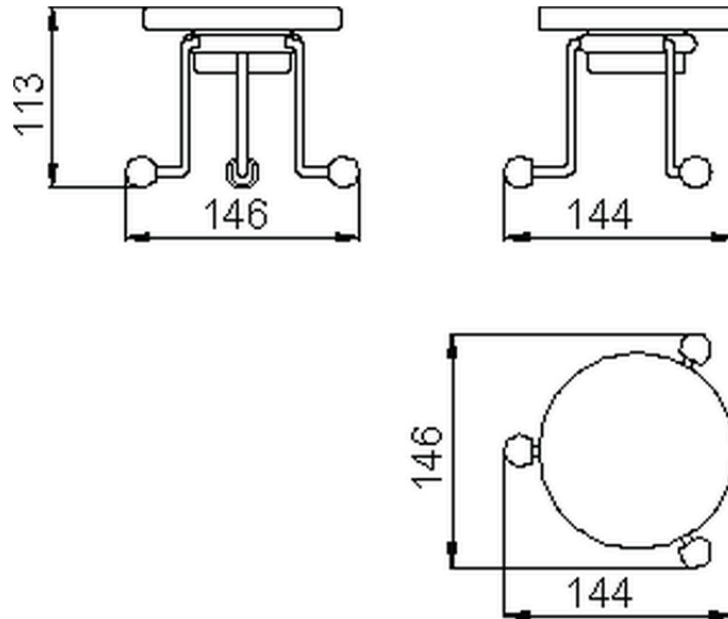

Porta sapone CROISETTE_4028.01H.

4028.01H.

<http://www.huberitalia.com/porta-sapone-croisette-4028-01h>

2025-04-03