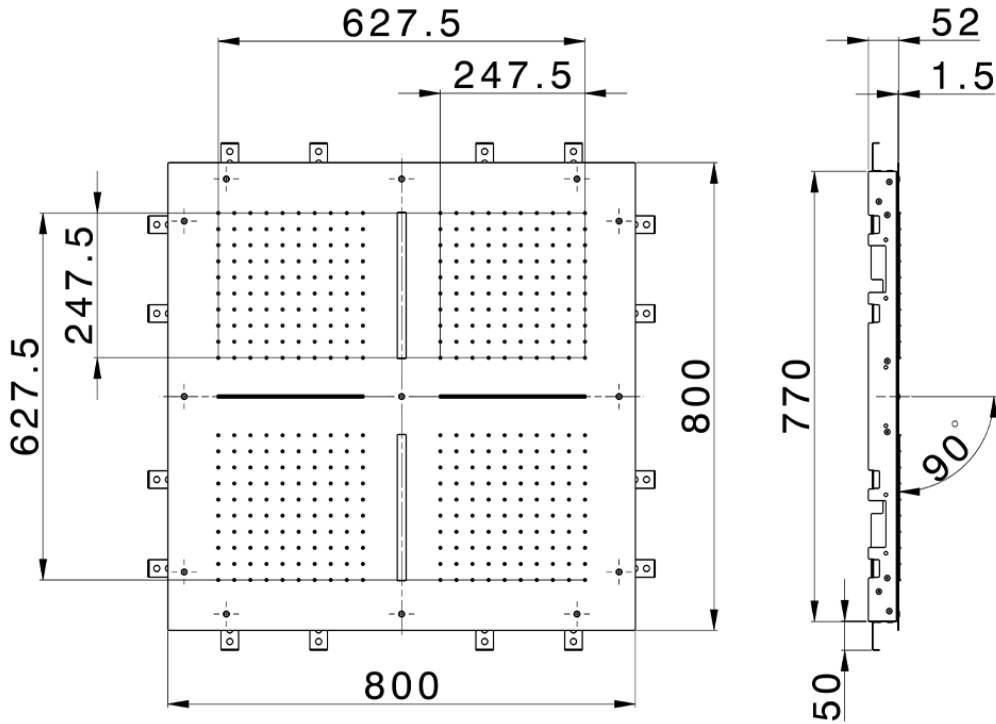

Soffione a soffitto con cromoterapia 800x800 mm ZEN\_ZS1C0105

ZS1C0105

<http://www.huberitalia.com/soffione-a-soffitto-con-cromoterapia-800x800-mm-zen-zs1c0105>

2025-04-04