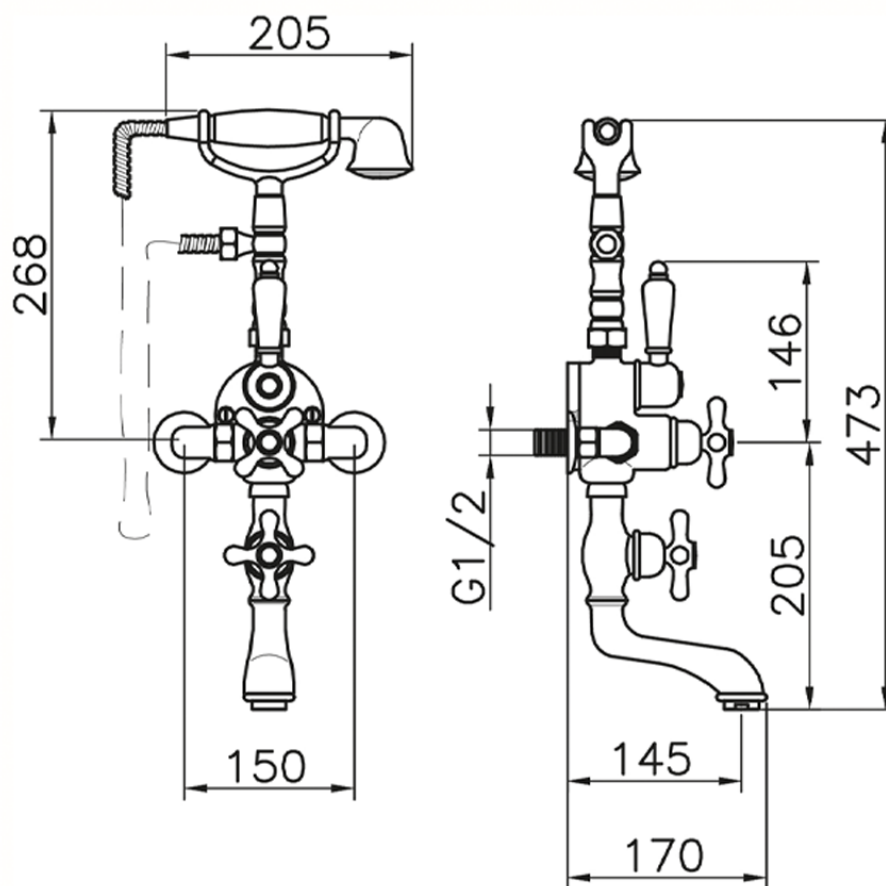

Miscelatore termostatico vasca CROISSETTE_198.CS01H.

198.CS01H.

<http://www.huberitalia.com/miscelatore-termostatico-vasca-croisette-198-cs01h>

2025-04-03