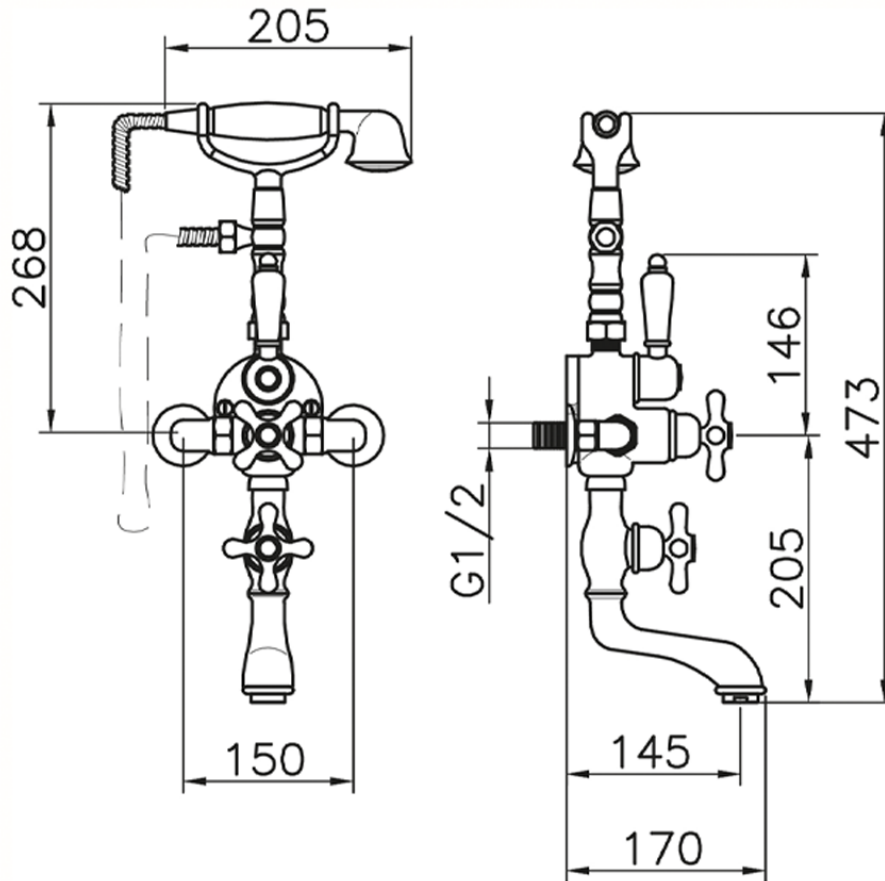

Miscelatore termostatico vasca CROISSETTE_198.CS01H.

198.CS01H.

<http://www.huberitalia.com/miscelatore-termostatico-vasca-croisette-198-cs01h>

2025-04-04