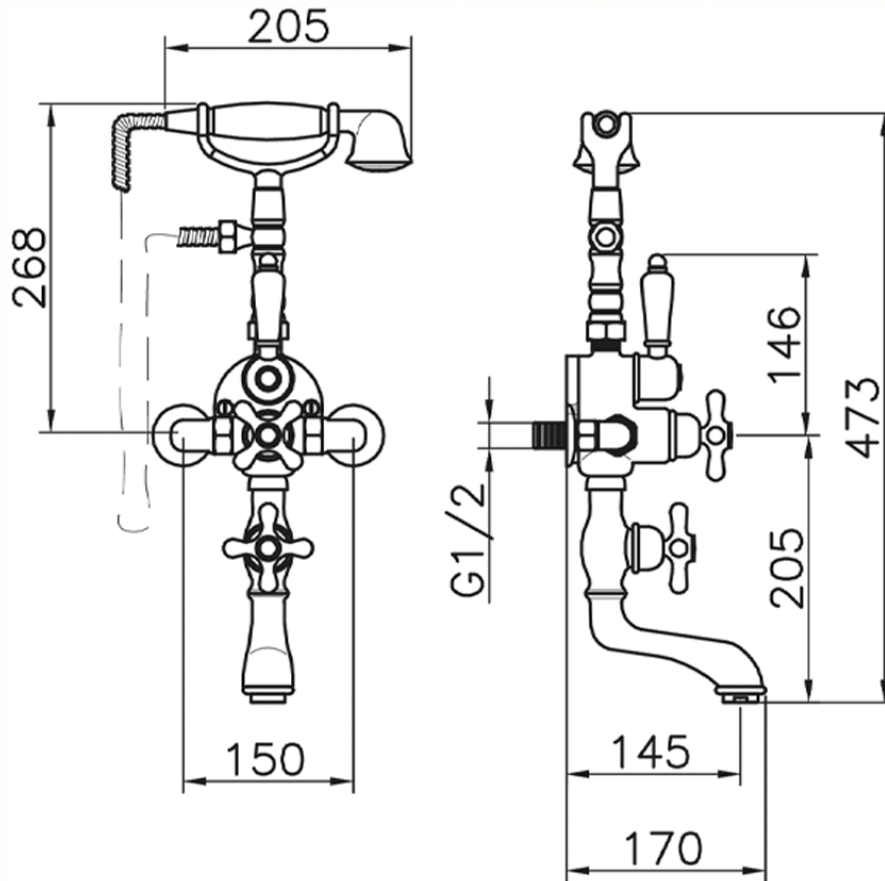

Miscelatore termostatico vasca CROISSETTE\_198.CS01H.

198.CS01H.

<http://www.huberitalia.com/miscelatore-termostatico-vasca-croisette-198-cs01h>

2025-04-04