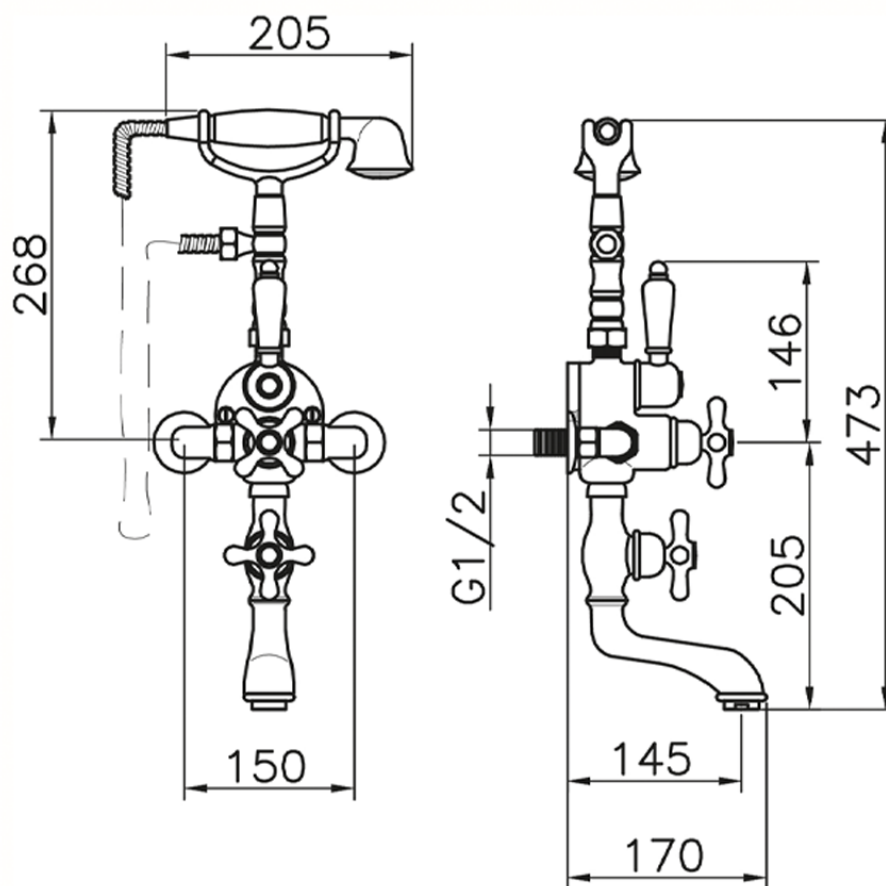

## Miscelatore termostatico vasca CROISETTE\_198.CS01H.

198.CS01H.

<http://www.huberitalia.com/miscelatore-termostatico-vasca-croisette-198-cs01h>

2025-04-04