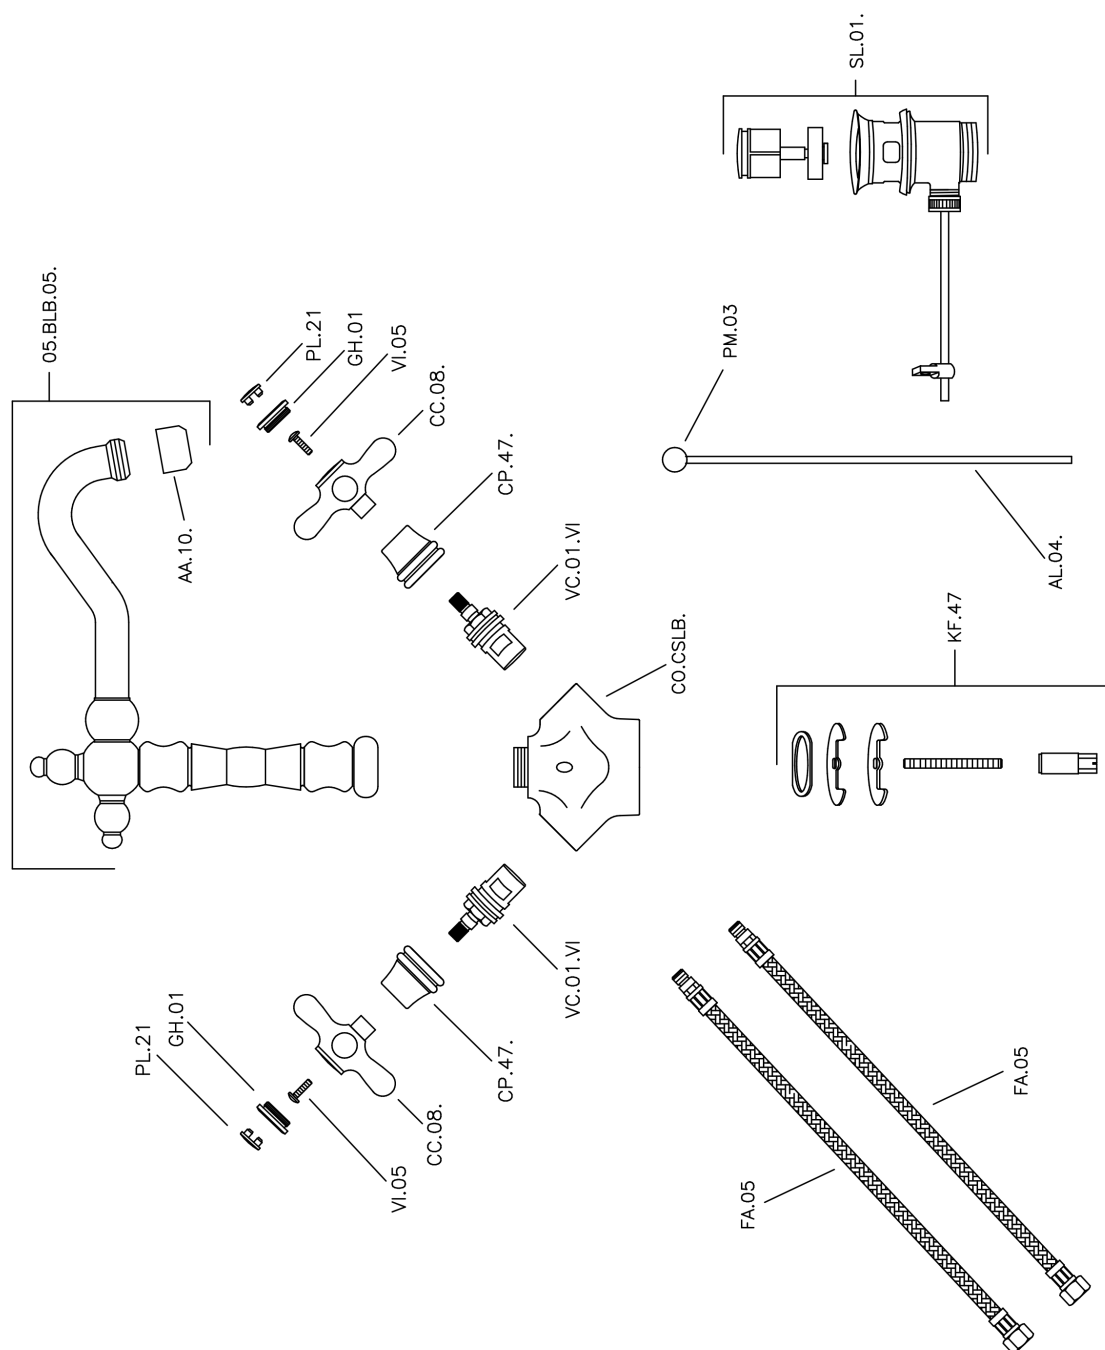

Miscelatore lavabo CROISETTE_CS000520

CS000520

<http://www.huberitalia.com/miscelatore-lavabo-croisette-cs000520>

2025-04-04