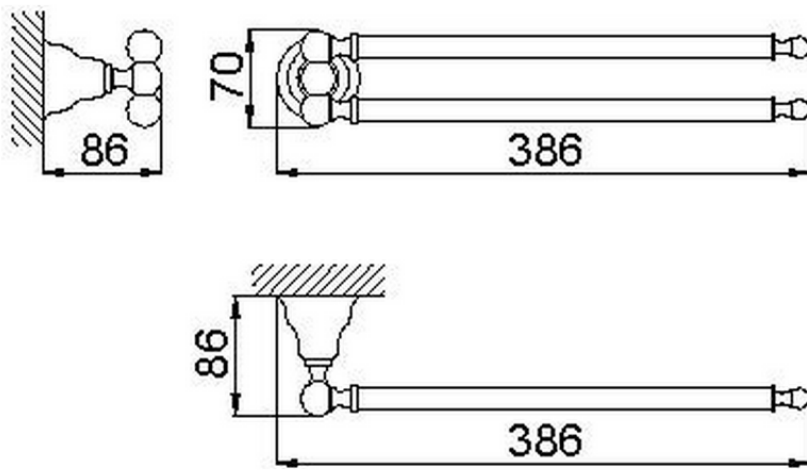

Porta salviette CROISETTE_4016.01H.

4016.01H.

<http://www.huberitalia.com/porta-salviette-croisette-4016-01h>

2025-04-04