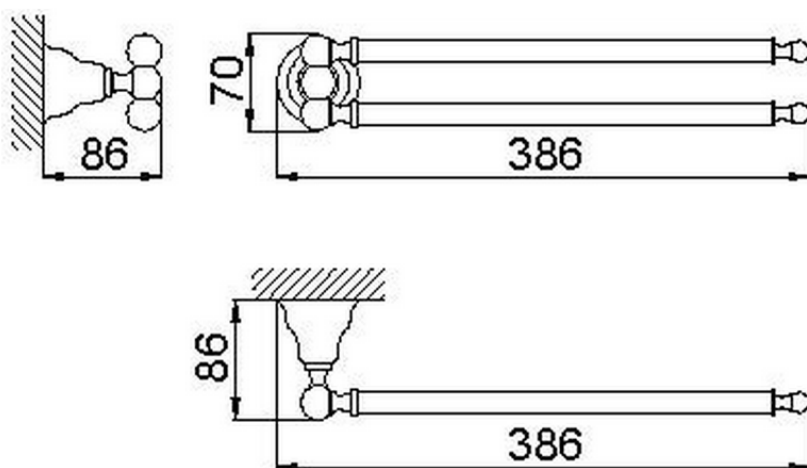

## Porta salviette CROISETTE\_4016.01H.

4016.01H.

<http://www.huberitalia.com/porta-salviette-croisette-4016-01h>

2025-04-04