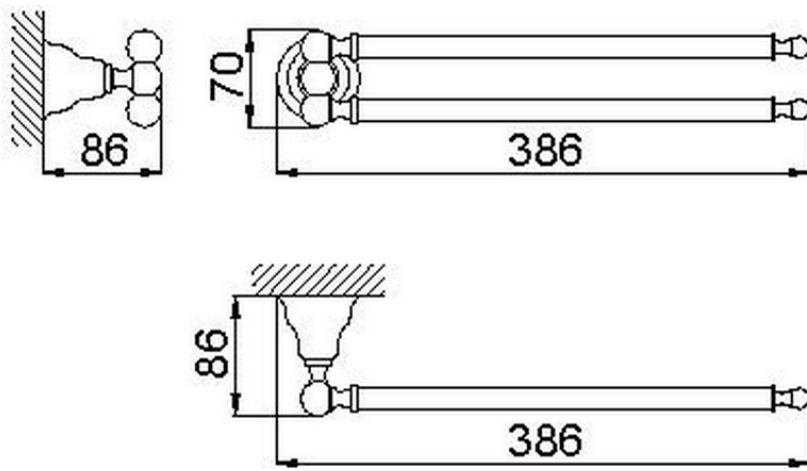

Porta salviette CROISETTE_4016.01H.

4016.01H.

<http://www.huberitalia.com/porta-salviette-croisette-4016-01h>

2025-04-03