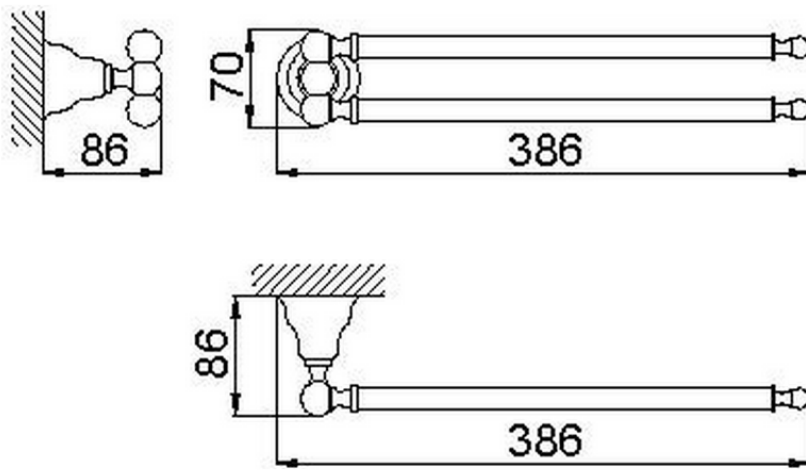

Porta salviette CROISETTE_4016.01H.

4016.01H.

<http://www.huberitalia.com/porta-salviette-croisette-4016-01h>

2025-04-04