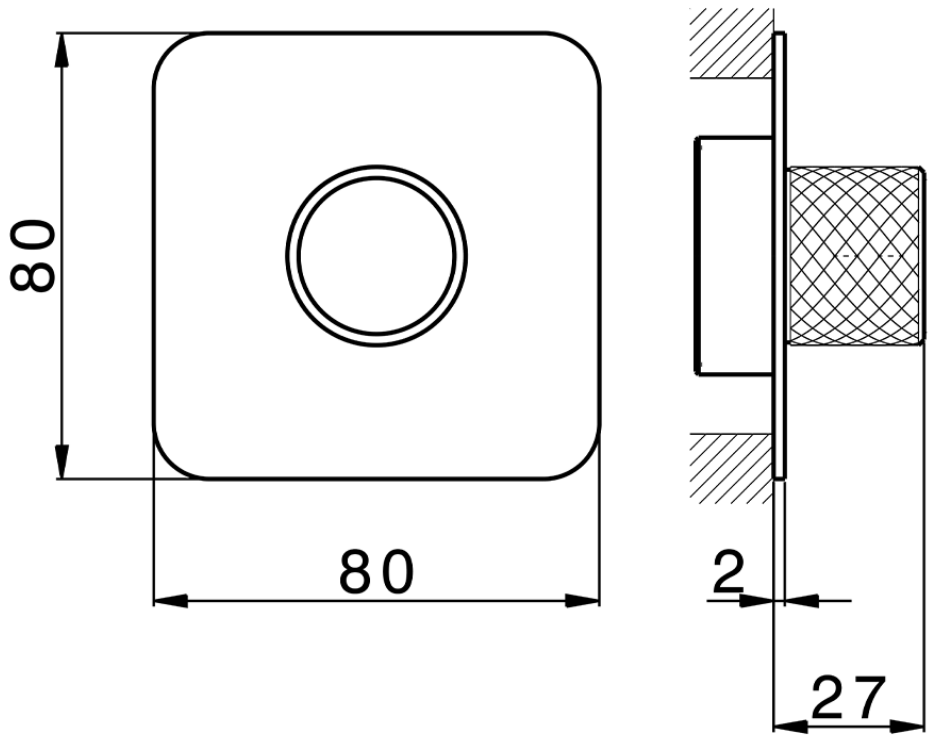

Parte esterna per singolo Push&Shower PUSH&SHOWER_PS0G6210

PS0G6210

<http://www.huberitalia.com/parte-esterna-per-singolo-pushshower-pushshower-ps0g6210>

ZB0G6000

<http://www.huberitalia.com/parte-incasso-pushshower-incasso-zb0g6000>