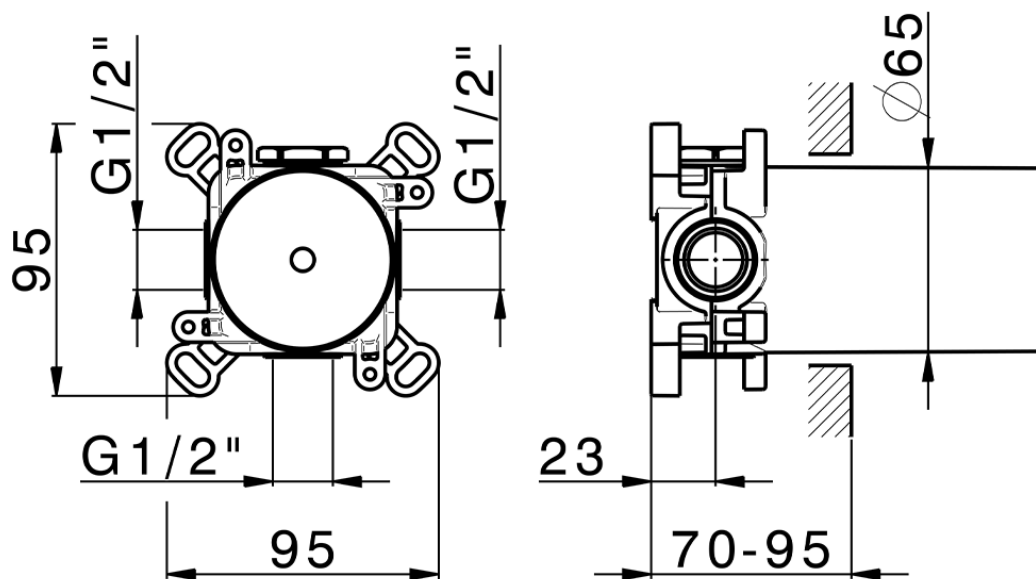

Parte esterna per singolo Push&Shower PUSH&SHOWER_PS0G6210

PS0G6210

<http://www.huberitalia.com/parte-esterna-per-singolo-pushshower-pushshower-ps0g6210>

ZB0G6000

<http://www.huberitalia.com/parte-incasso-pushshower-incasso-zb0g6000>