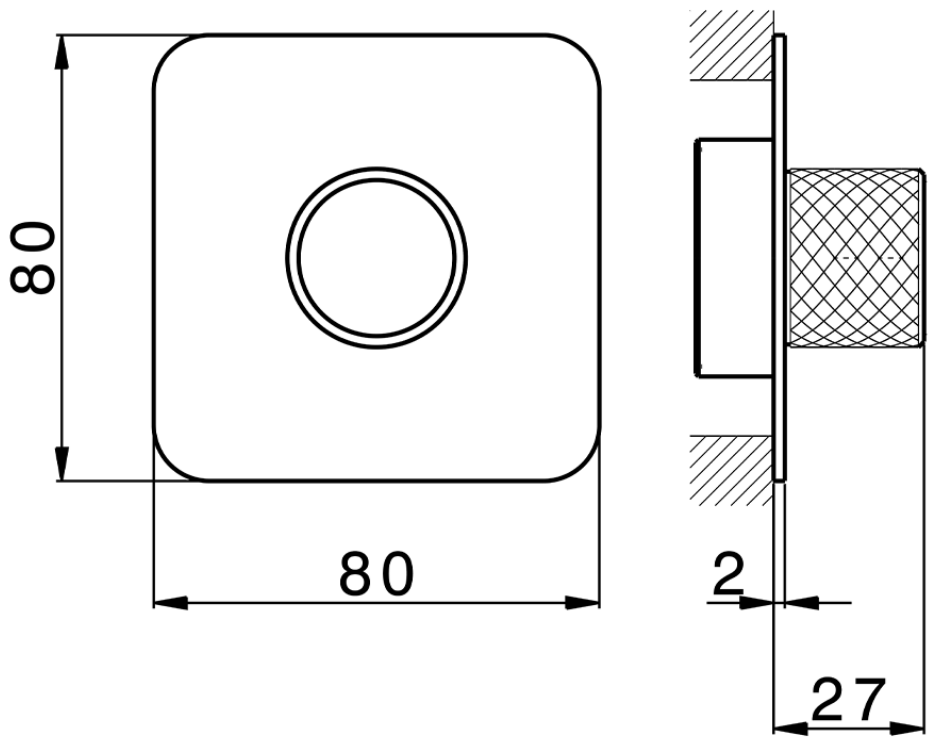

Parte esterna per singolo Push&Shower PUSH&SHOWER_PS0G6210

PS0G6210

<http://www.huberitalia.com/parte-esterna-per-singolo-pushshower-pushshower-ps0g6210>

ZB0G6000

<http://www.huberitalia.com/parte-incasso-pushshower-incasso-zb0g6000>