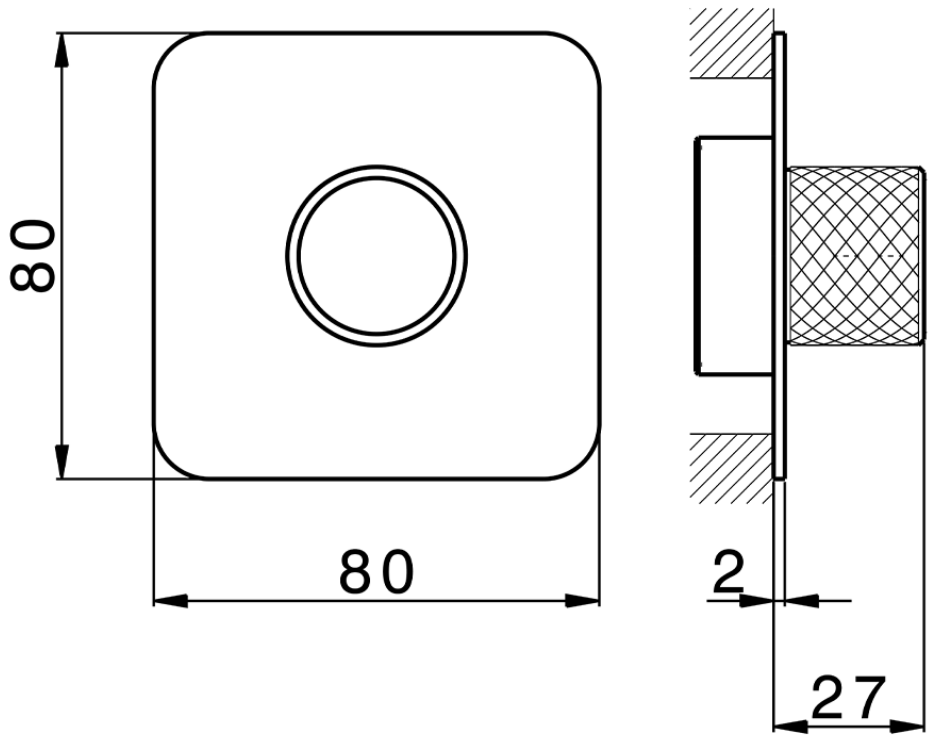

Parte esterna per singolo Push&Shower PUSH&SHOWER_PS0G6210

PS0G6210

<http://www.huberitalia.com/parte-esterna-per-singolo-pushshower-pushshower-ps0g6210>

ZB0G6000

<http://www.huberitalia.com/parte-incasso-pushshower-incasso-zb0g6000>