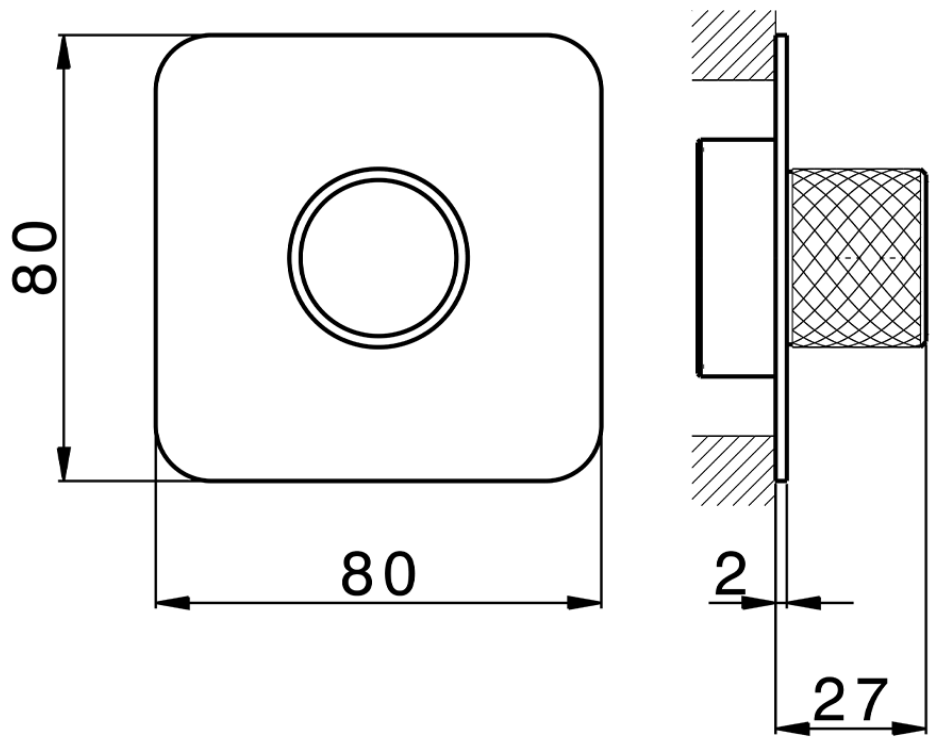

Parte esterna per singolo Push&Shower PUSH&SHOWER_PS0G6210

PS0G6210

<http://www.huberitalia.com/parte-esterna-per-singolo-pushshower-pushshower-ps0g6210>

ZB0G6000

<http://www.huberitalia.com/parte-incasso-pushshower-incasso-zb0g6000>