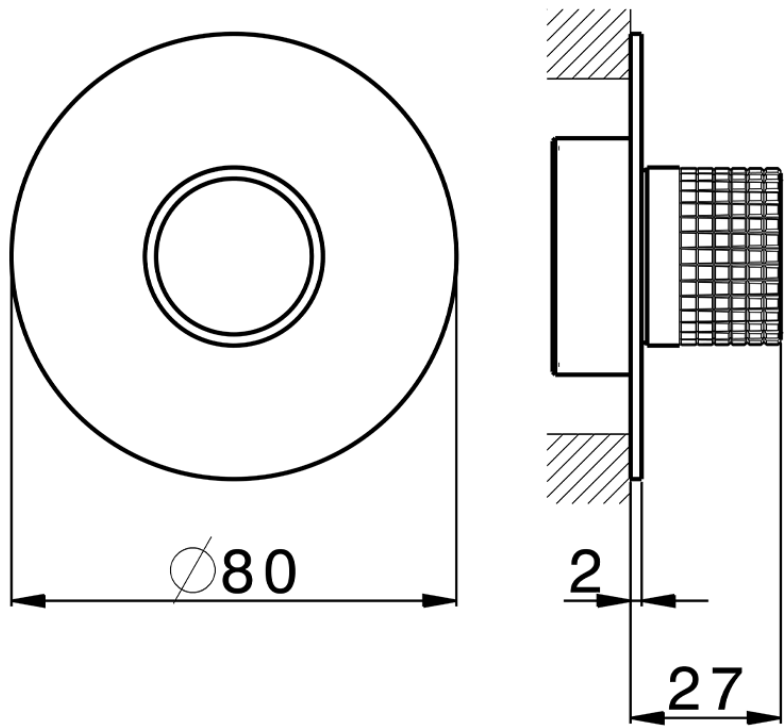

## Parte esterna per singolo Push&Shower PUSH&SHOWER\_PS0G6120

PS0G6120

<http://www.huberitalia.com/parte-esterna-per-singolo-pushshower-pushshower-ps0g6120>

ZB0G6000

<http://www.huberitalia.com/parte-incasso-pushshower-incasso-zb0g6000>