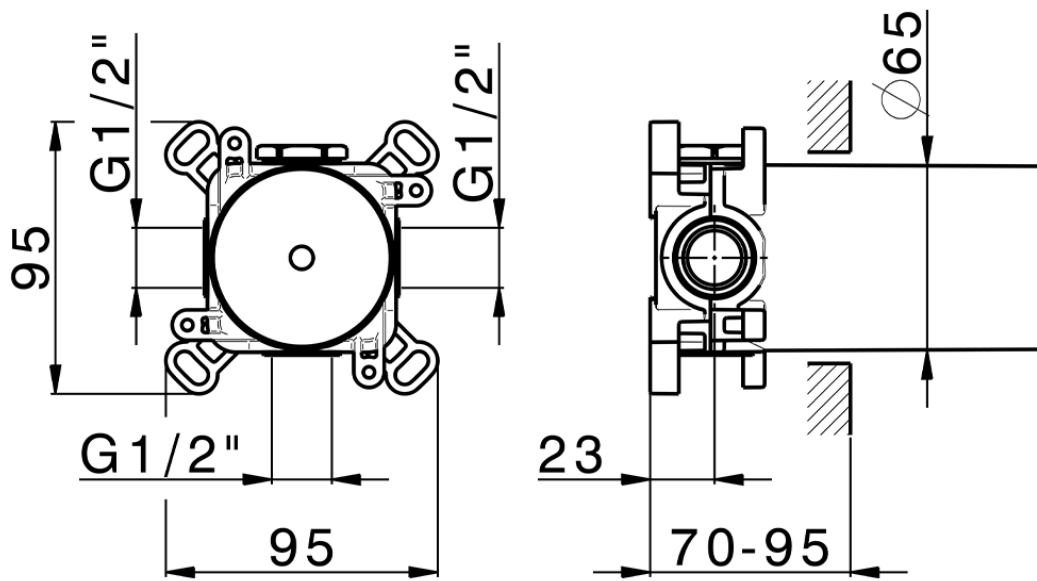

Parte esterna per singolo Push&Shower PUSH&SHOWER_PS0G6120

PS0G6120

<http://www.huberitalia.com/parte-esterna-per-singolo-pushshower-pushshower-ps0g6120>

ZB0G6000

<http://www.huberitalia.com/parte-incasso-pushshower-incasso-zb0g6000>