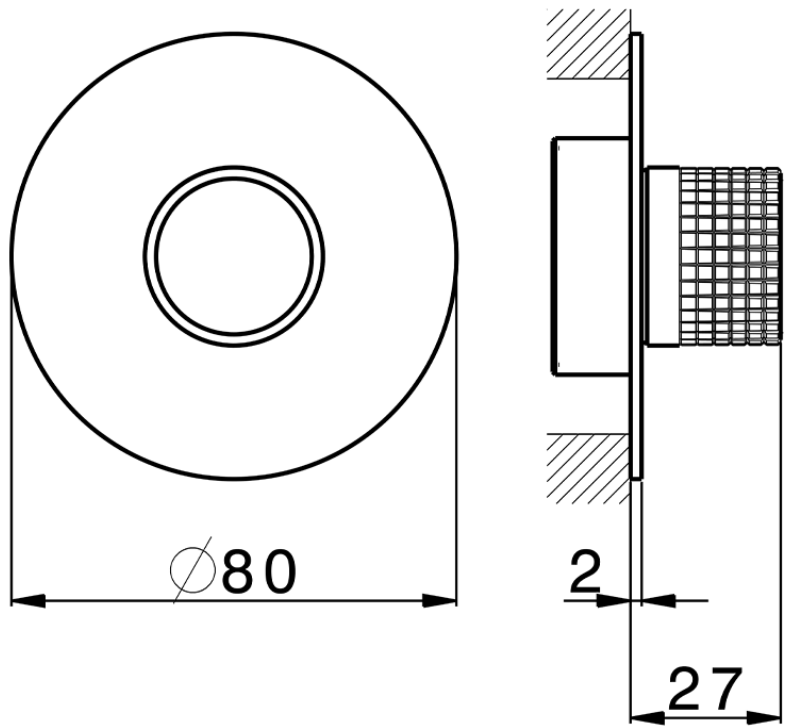

Parte esterna per singolo Push&Shower PUSH&SHOWER_PS0G6120

PS0G6120

<http://www.huberitalia.com/parte-esterna-per-singolo-pushshower-pushshower-ps0g6120>

ZB0G6000

<http://www.huberitalia.com/parte-incasso-pushshower-incasso-zb0g6000>