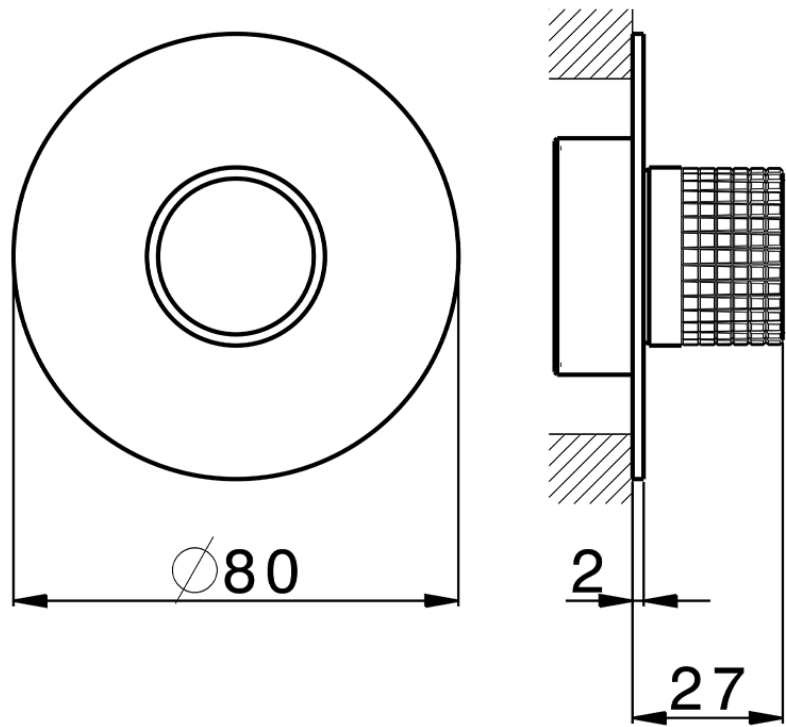

Parte esterna per singolo Push&Shower PUSH&SHOWER_PS0G6120

PS0G6120

<http://www.huberitalia.com/parte-esterna-per-singolo-pushshower-pushshower-ps0g6120>

ZB0G6000

<http://www.huberitalia.com/parte-incasso-pushshower-incasso-zb0g6000>