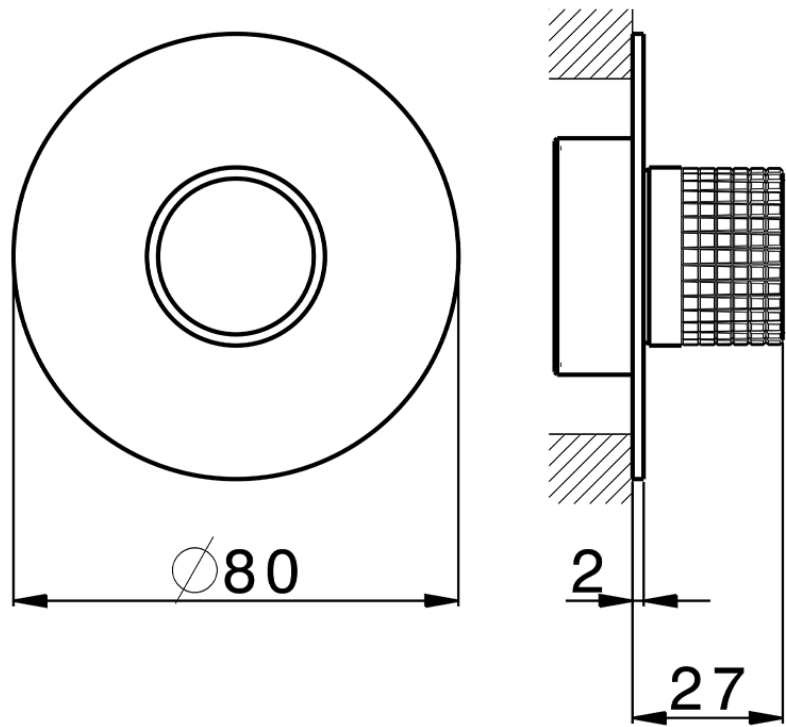

## Parte esterna per singolo Push&Shower PUSH&SHOWER\_PS0G6120

PS0G6120

<http://www.huberitalia.com/parte-esterna-per-singolo-pushshower-pushshower-ps0g6120>

ZB0G6000

<http://www.huberitalia.com/parte-incasso-pushshower-incasso-zb0g6000>