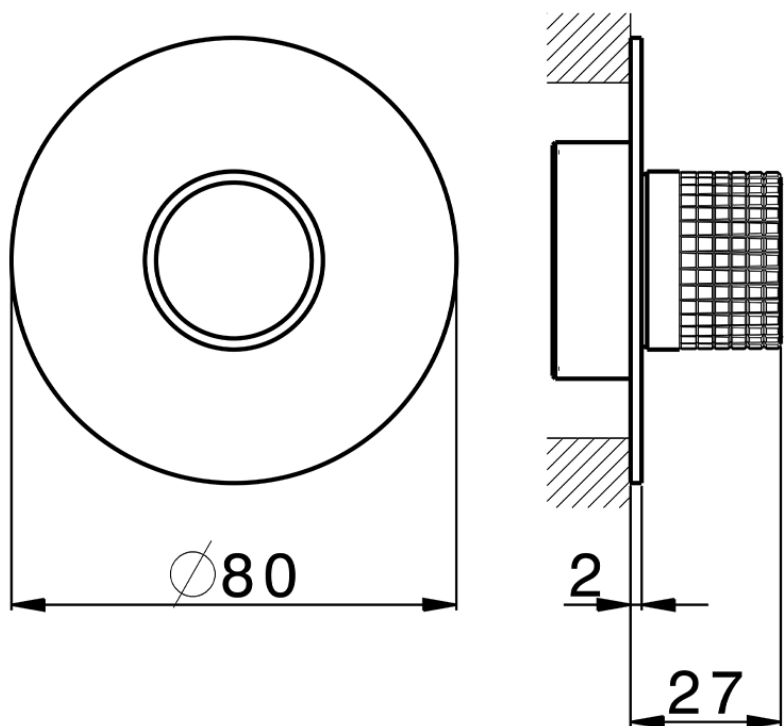

Parte esterna per singolo Push&Shower PUSH&SHOWER_PS0G6120

PS0G6120

<http://www.huberitalia.com/parte-esterna-per-singolo-pushshower-pushshower-ps0g6120>

ZB0G6000

<http://www.huberitalia.com/parte-incasso-pushshower-incasso-zb0g6000>