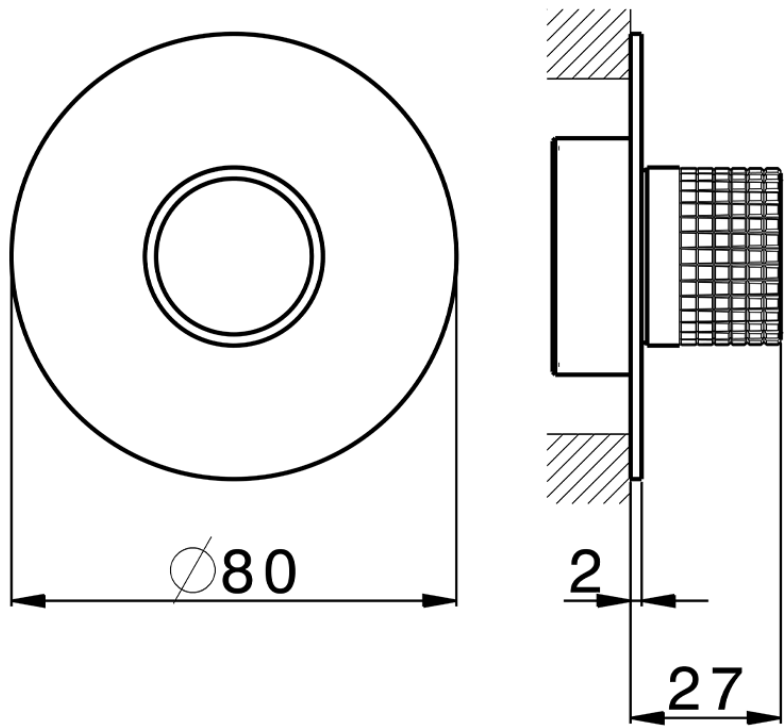

Parte esterna per singolo Push&Shower PUSH&SHOWER_PS0G6120

PS0G6120

<http://www.huberitalia.com/parte-esterna-per-singolo-pushshower-pushshower-ps0g6120>

ZB0G6000

<http://www.huberitalia.com/parte-incasso-pushshower-incasso-zb0g6000>