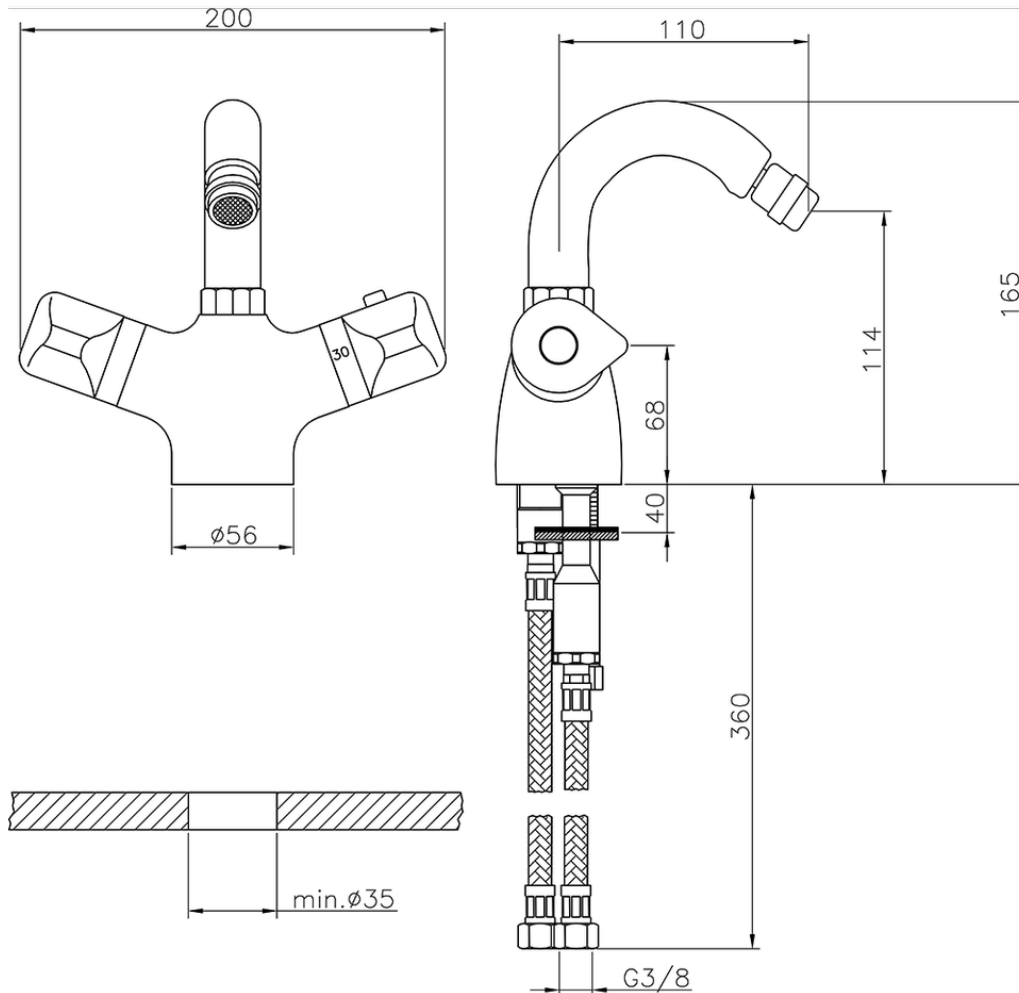

Miscelatore termostatico bidet CLINIC&TECHNICAL_CLT55010

CLT55010

<http://www.huberitalia.com/miscelatore-termostatico-bidet-clinicttechnical-clt55010>

2025-02-05