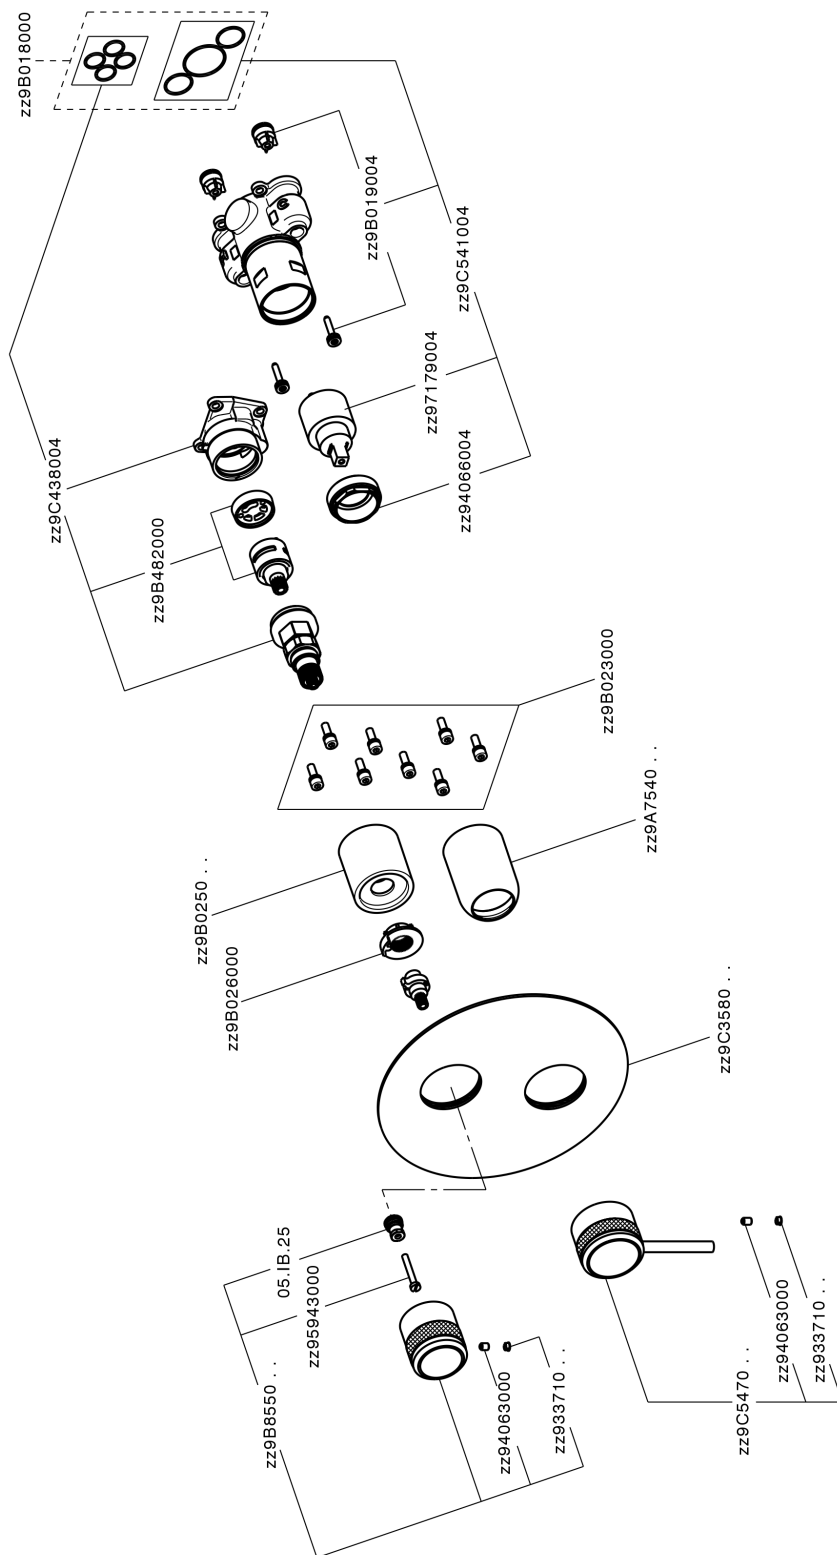

## Completo Monocomando per One-Box CHRONOS\_CR0BM030

CR0BM030

<http://www.huberitalia.com/completo-monocomando-per-one-box-chronos-cr0bm030>

## One-Box Universale per incasso ONE BOX\_ZB00B031

ZB00B031

<http://www.huberitalia.com/one-box-universale-per-incasso-one-box-zb00b031>