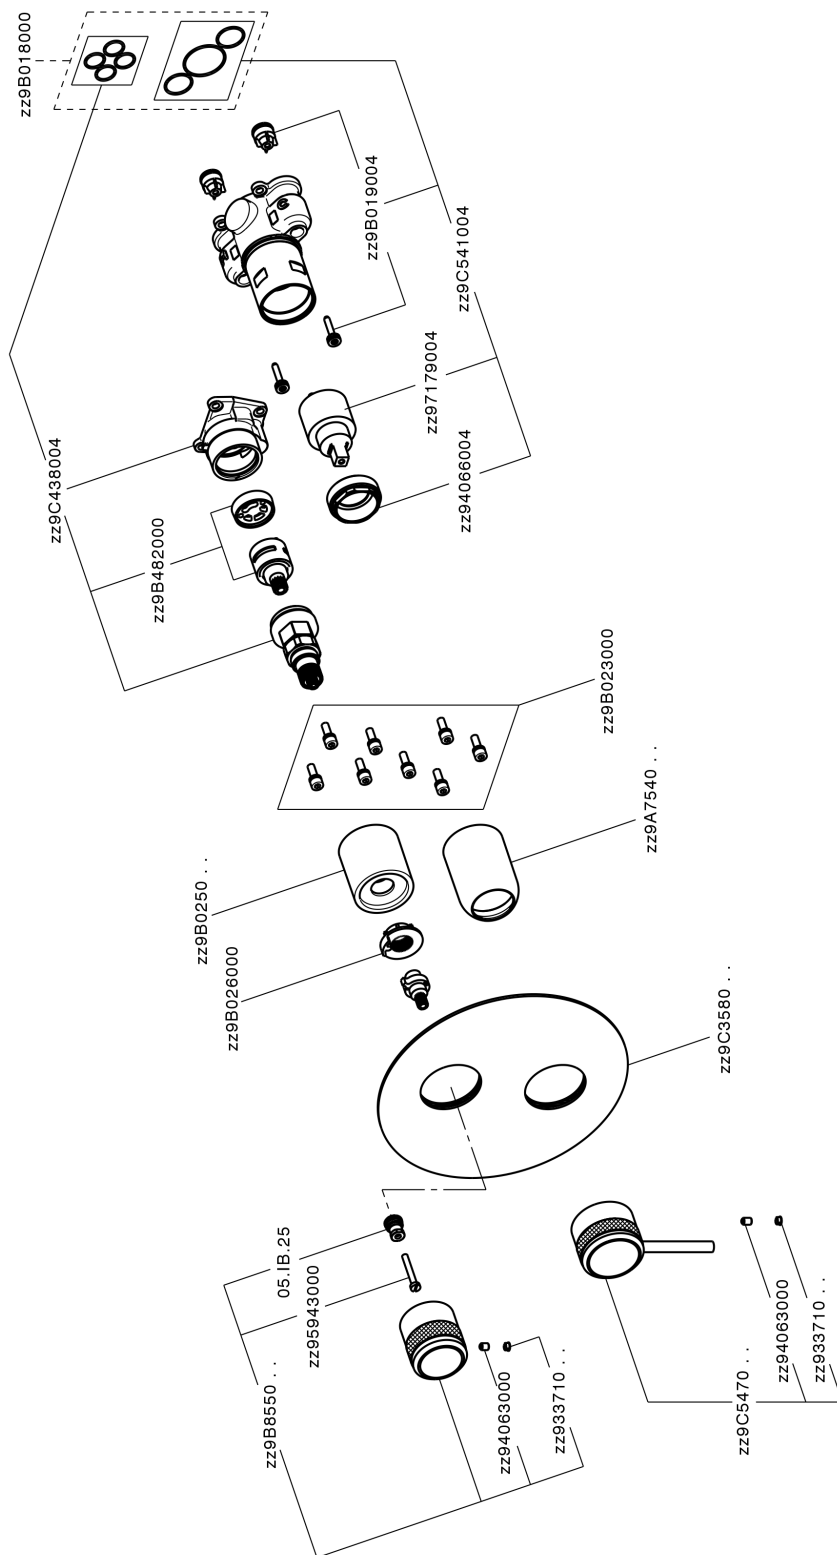

Completo Monocomando per One-Box CHRONOS_CR0BM030

CR0BM030

<http://www.huberitalia.com/completo-monocomando-per-one-box-chronos-cr0bm030>

One-Box Universale per incasso ONE BOX_ZB00B031

ZB00B031

<http://www.huberitalia.com/one-box-universale-per-incasso-one-box-zb00b031>

One-Box Universale per incasso ONE BOX_ZB00B030

ZB00B030

<http://www.huberitalia.com/one-box-universale-per-incasso-one-box-zb00b030>

2025-04-04