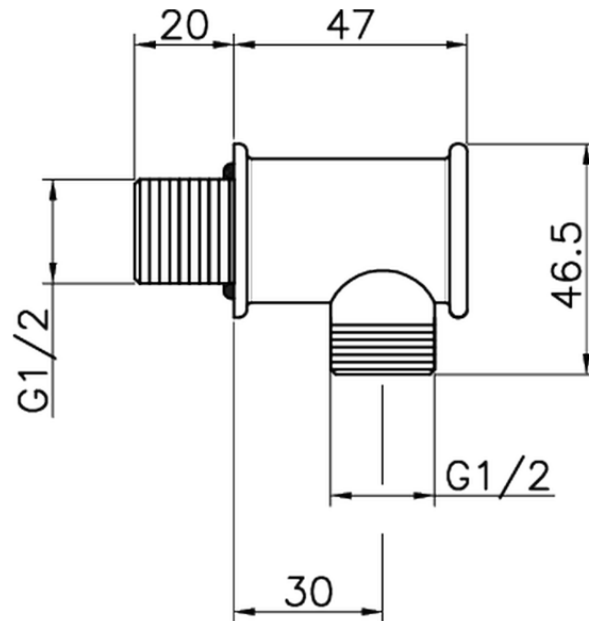

Presad'acqua SHOWER_67.04H.

67.04H.

<http://www.huberitalia.com/presa-dacqua-shower-67-04h>

2025-04-04