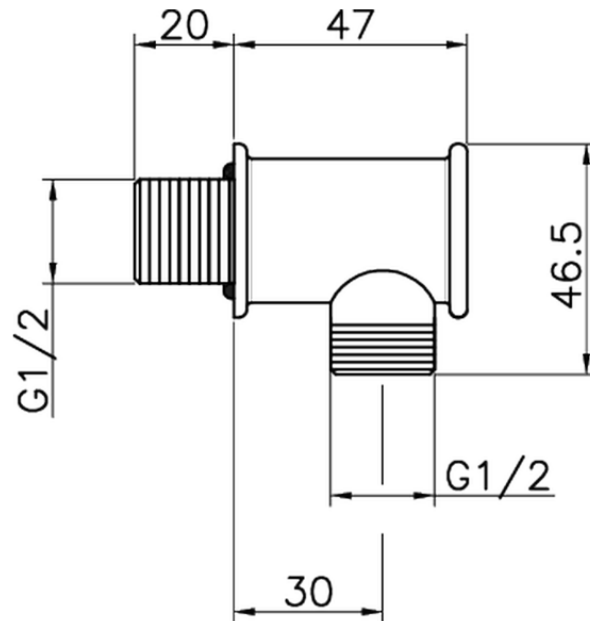

## Pres a d'acqua SHOWER\_67.04H.

67.04H.

<http://www.huberitalia.com/presa-dacqua-shower-67-04h>

2025-04-04