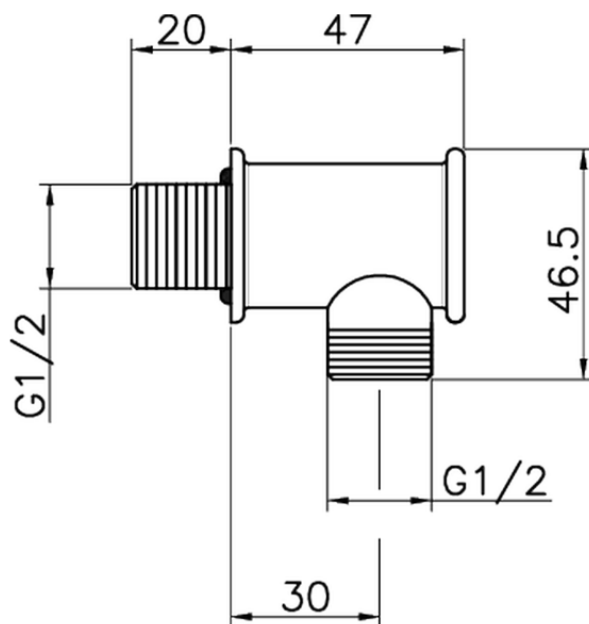

## Presca d'acqua SHOWER\_67.04H.

67.04H.

<http://www.huberitalia.com/presa-dacqua-shower-67-04h>

2025-04-03