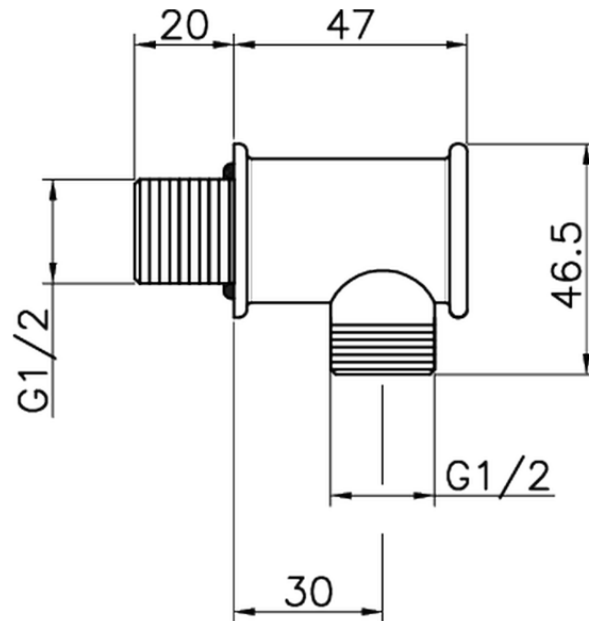

Pres a d'acqua SHOWER_67.04H.

67.04H.

<http://www.huberitalia.com/presa-dacqua-shower-67-04h>

2025-04-04