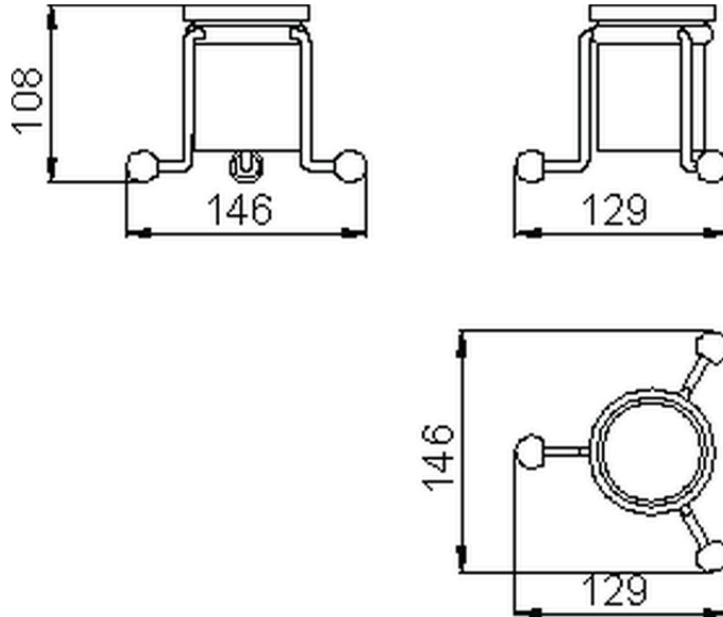

## Porta bicchiere CROISETTE\_4026.01H.

4026.01H.

<http://huberitalia.com/porta-bicchiere-croisette-4026-01h>

2024-10-22