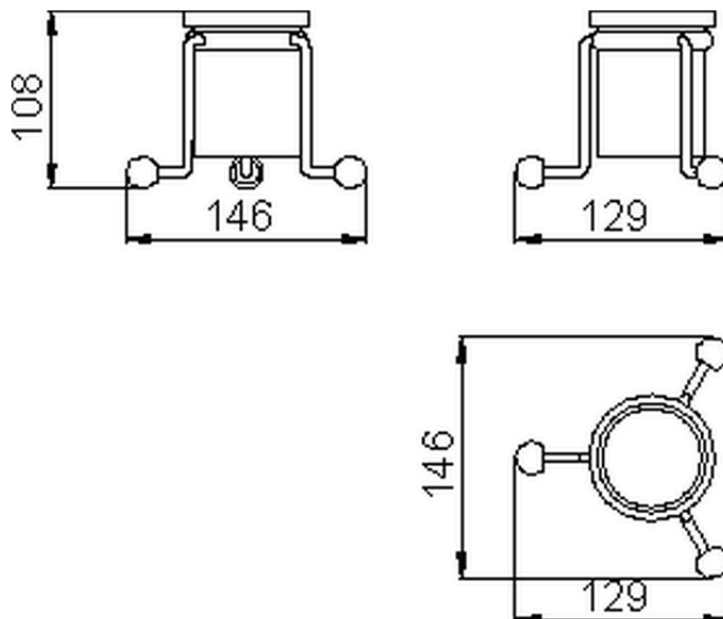

Porta bicchiere CROISETTE_4026.01H.

4026.01H.

<http://huberitalia.com/porta-bicchiere-croisette-4026-01h>

2024-10-22