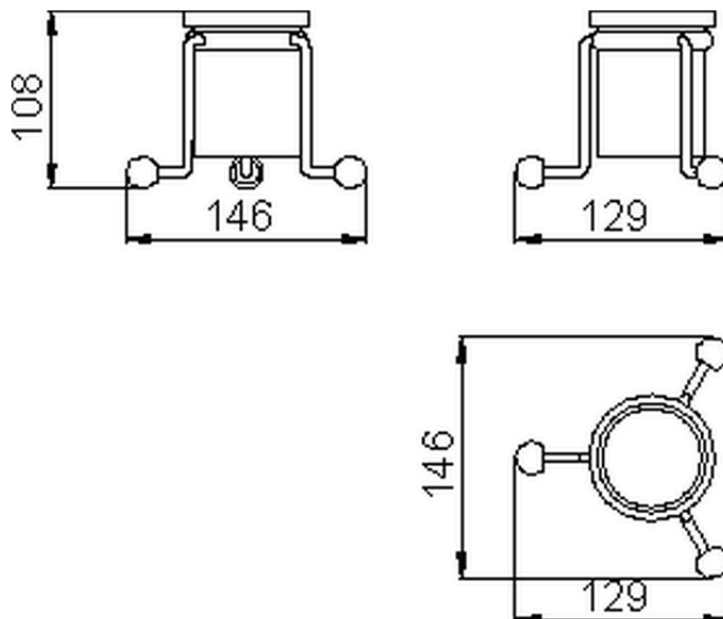

## Porta bicchiere CROISETTE\_4026.01H.

4026.01H.

<http://huberitalia.com/porta-bicchiere-croisette-4026-01h>

2024-10-22