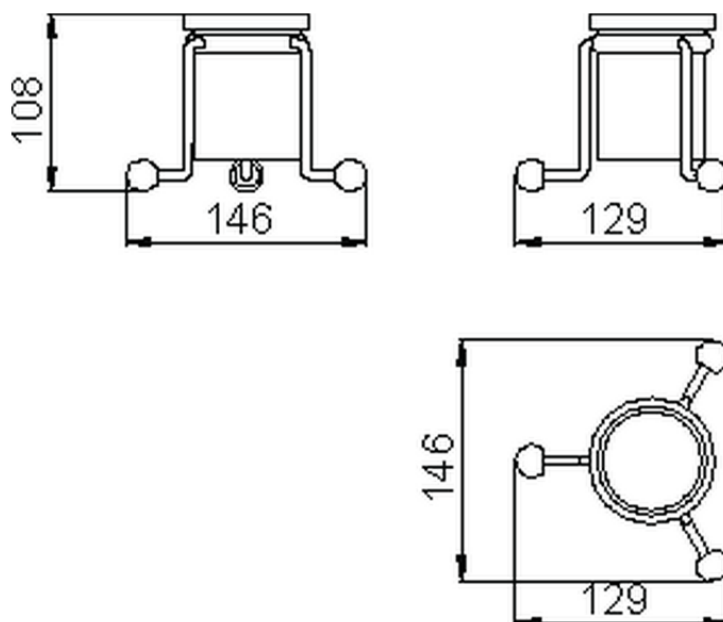

Porta bicchiere CROISETTE_4026.01H.

4026.01H.

<http://huberitalia.com/porta-bicchiere-croisette-4026-01h>

2024-10-22