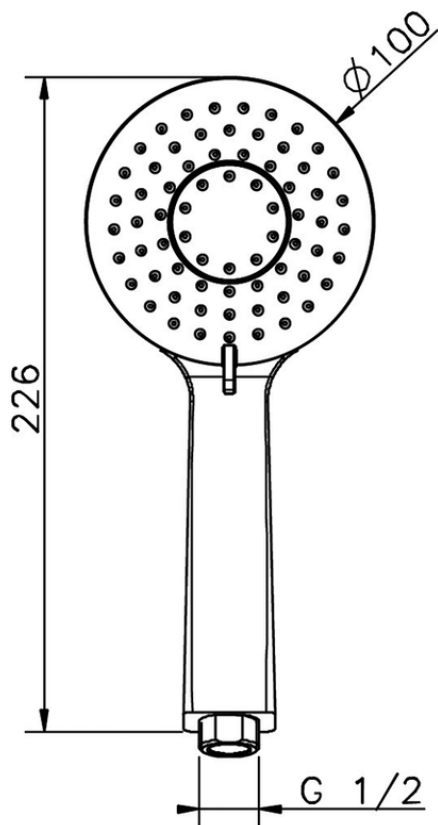

Doccetta Lodge SHOWER_SS014380

SS014380

<http://www.huberitalia.com/doccetta-lodge-shower-ss014380>

2025-04-03