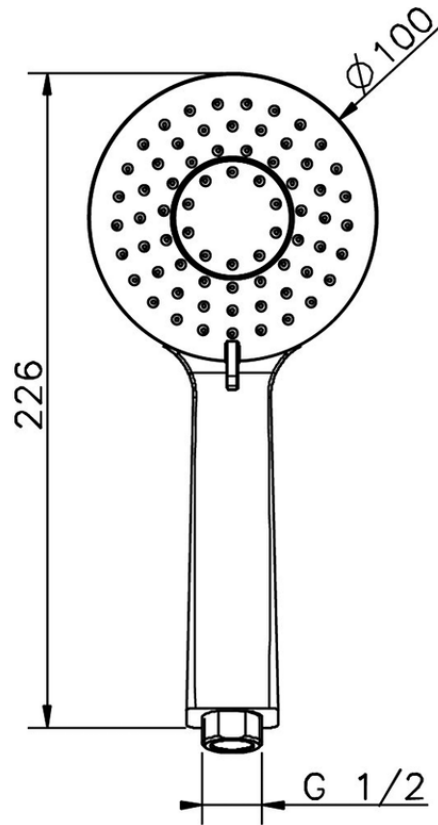

Doccetta Lodge SHOWER_SS014380

SS014380

<http://www.huberitalia.com/doccetta-lodge-shower-ss014380>

2025-04-01