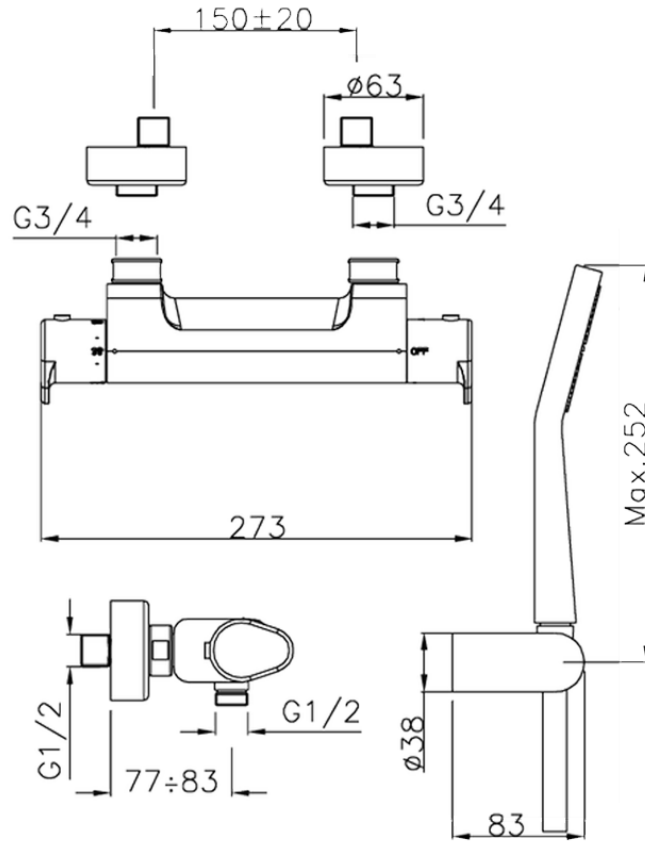

Miscelatore termostatico doccia completo H3_H3D01015

H3D01015

<http://www.huberitalia.com/miscelatore-termostatico-doccia-completo-h3-h3d01015>

2025-04-04