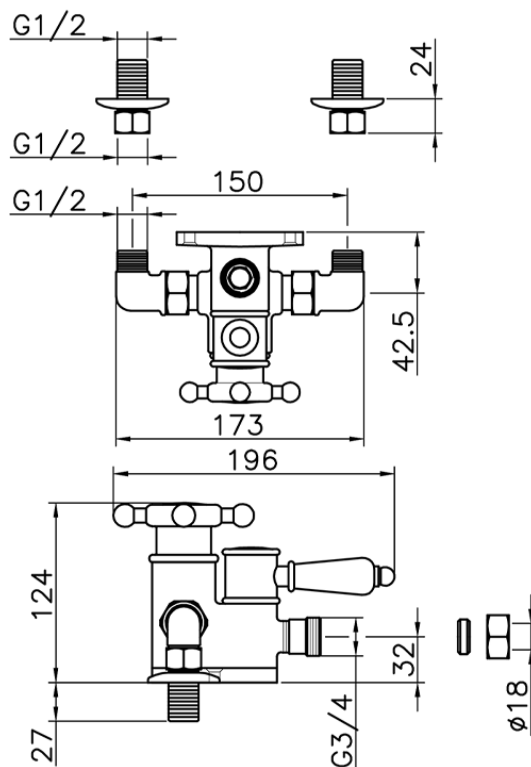

Miscelatore termostatico doccia VICTORIAN_150.VT51H.

150.VT51H.

<http://www.huberitalia.com/miscelatore-termostatico-doccia-victorian-150-vt51h>

2025-04-03