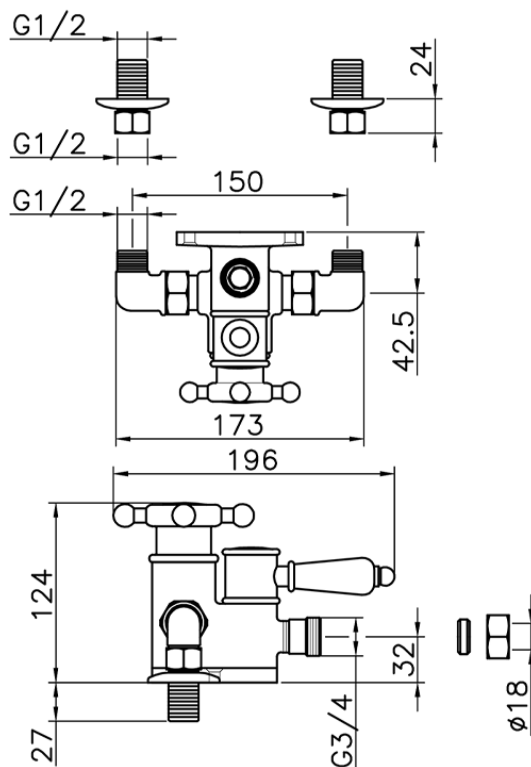

## Miscelatore termostatico doccia VICTORIAN\_150.VT51H.

150.VT51H.

<http://www.huberitalia.com/miscelatore-termostatico-doccia-victorian-150-vt51h>

2025-04-03