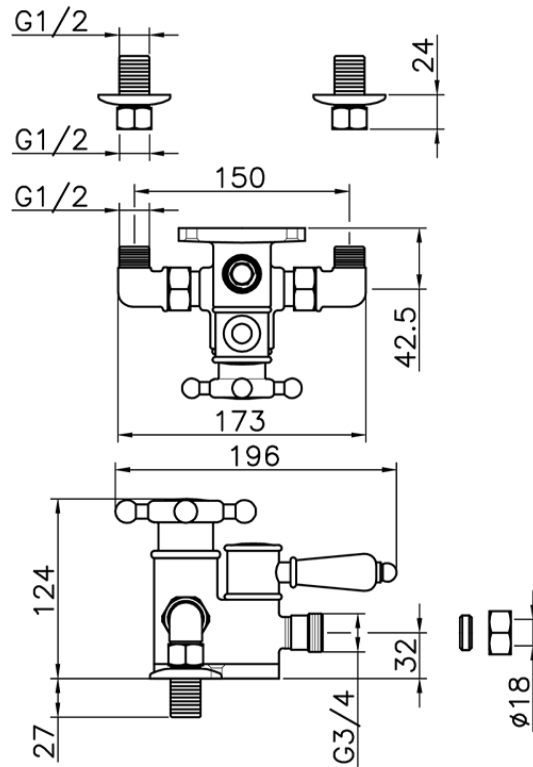

Miscelatore termostatico doccia VICTORIAN_150.VT51H.

150.VT51H.

<http://www.huberitalia.com/miscelatore-termostatico-doccia-victorian-150-vt51h>

2025-04-01