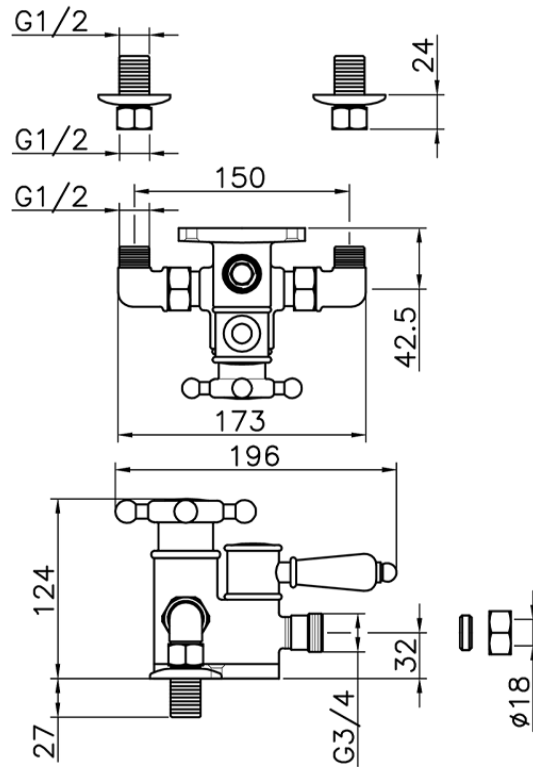

## Miscelatore termostatico doccia VICTORIAN\_150.VT51H.

150.VT51H.

<http://www.huberitalia.com/miscelatore-termostatico-doccia-victorian-150-vt51h>

2025-04-04