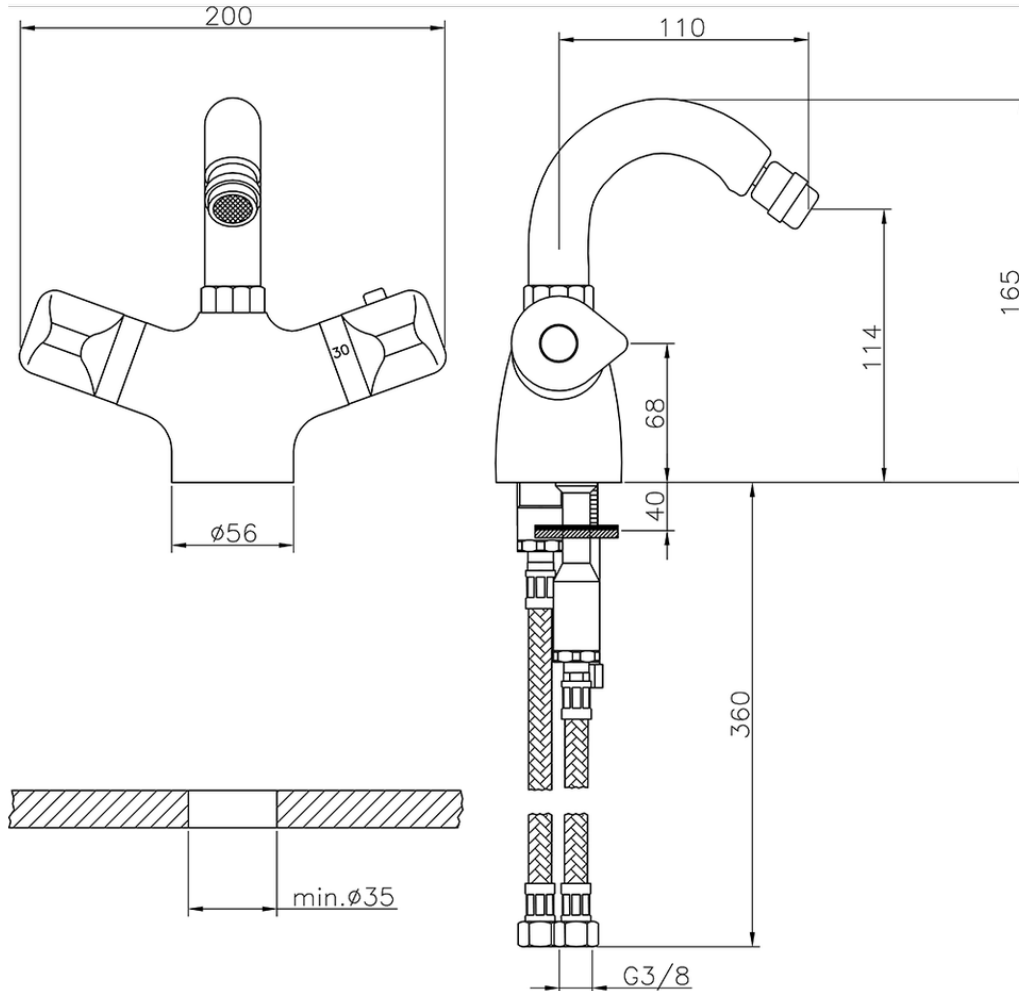

Miscelatore termostatico bidet THERMO\_CLT55010

CLT55010

<http://www.huberitalia.com/miscelatore-termostatico-bidet-thermo-clt55010>

2025-04-02